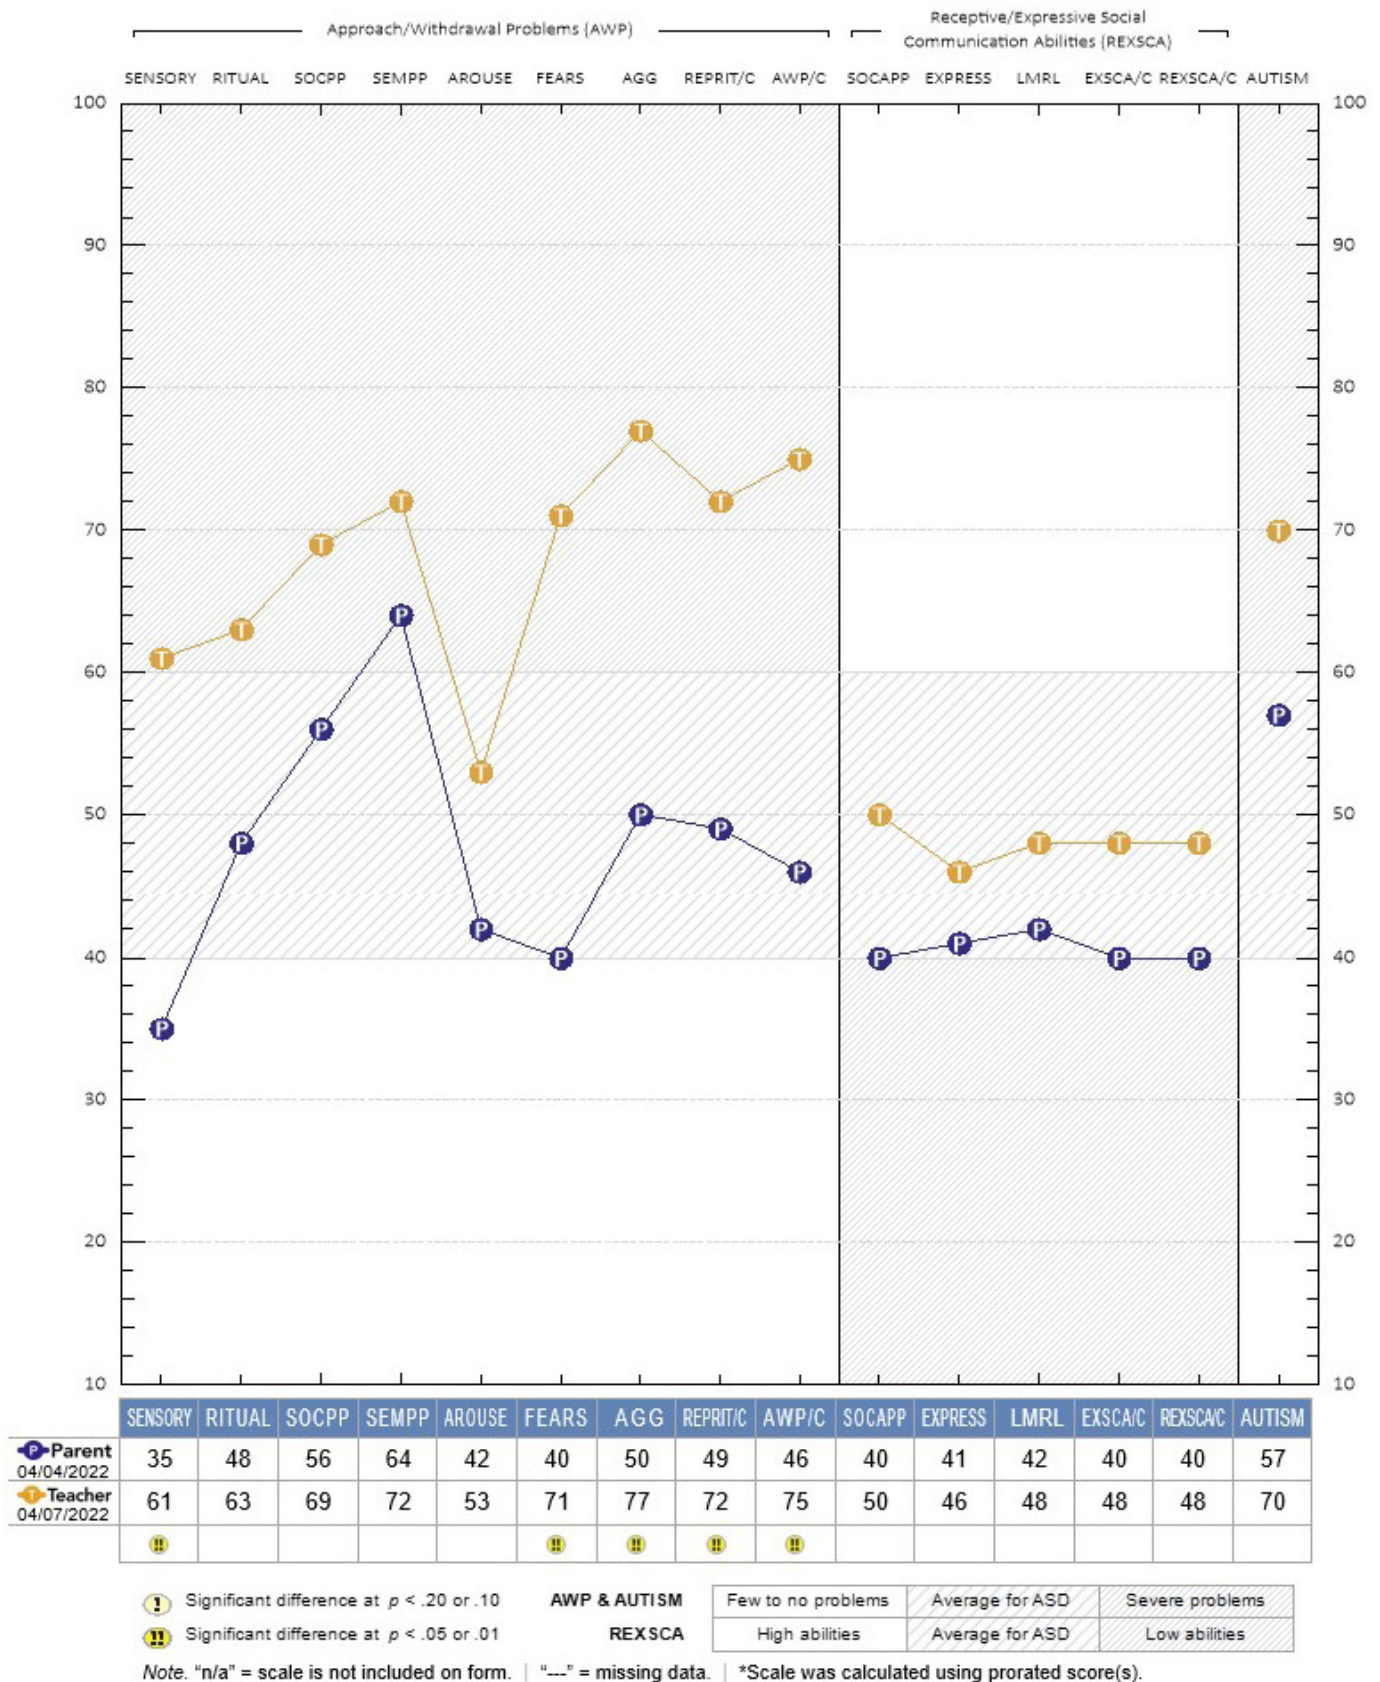

# Multirater T-Score Profile

Figure 3.7. Multirater Profile Graph for Case 1: Leo.